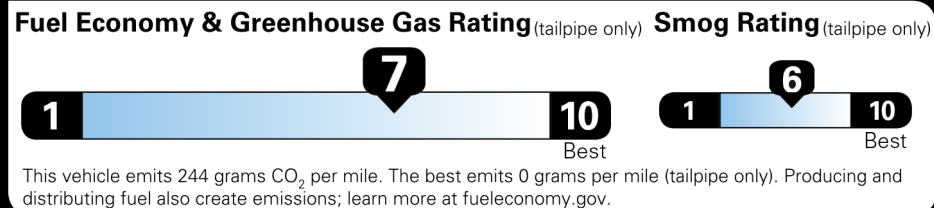

Not Original - Copy

Created on 2026-04-06 17:52:26 (UTC)

EPA DOT Fuel Economy and Environment

Gasoline Vehicle

You spend \$250
 more in fuel costs over 5 years compared to the average new vehicle.

Annual fuel COST
\$1,750