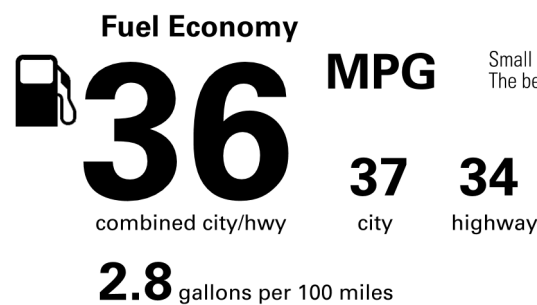

Not Original - Copy

Created on 2026-04-06 17:52:26 (UTC)

EPA DOT Fuel Economy and Environment

Gasoline Vehicle

You spend \$250
 more in fuel costs over 5 years compared to the average new vehicle.

Annual fuel COST
\$1,750