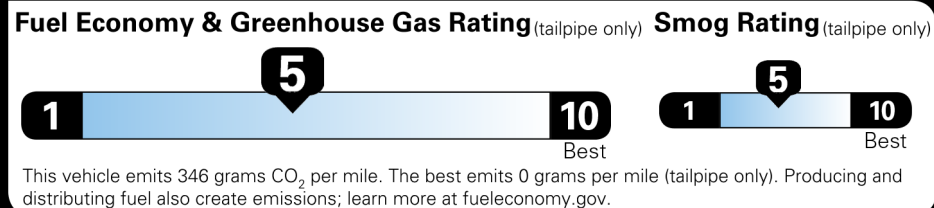

EPA DOT Fuel Economy and Environment

Gasoline Vehicle

Fuel Economy

26 MPG combined city/hwy
22 city
32 highway

3.8 gallons per 100 miles

Midsized Cars range from 15 to 132 MPG. The best vehicle rates 140 MPGe.

You spend $750
more in fuel costs over 5 years compared to the average new vehicle.

Annual fuel COST

$2,100