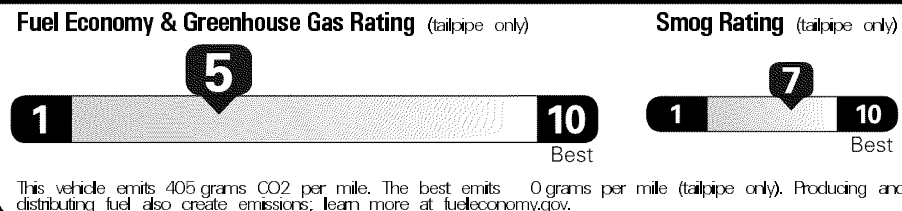

Actual results will vary for many reasons, including driving conditions and how you drive and maintain your vehicle. The average new vehicle gets 26 MPG and costs $7,000 to fuel over 5 years. Cost estimates are based on 15,000 miles per year at $2.45 per gallon. MPGe is miles per gasoline gallon equivalent. Vehicle emissions are a significant cause of climate change and smog.

fueleconomy.gov
Calculate personalized estimates and compare vehicles

SUB-TOTAL **$53,588.00**
DELIVERY, PROCESSING AND HANDLING FEE **995.00**
TOTAL **$54,583.00**