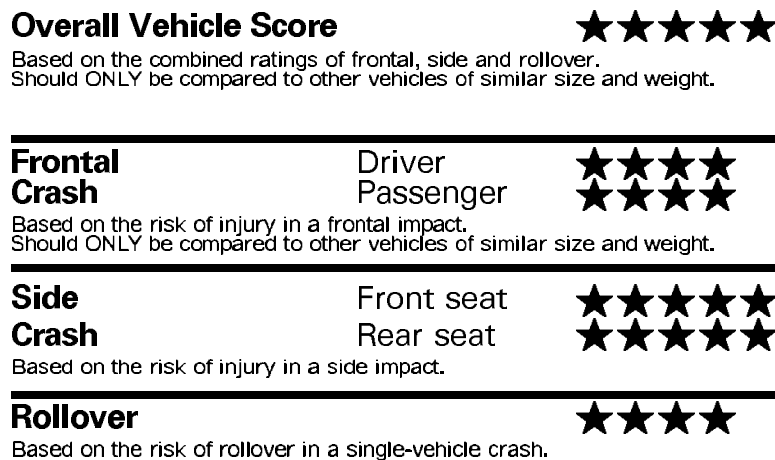

Star ratings range from 1 to 5 stars (★★★★★) with 5 being the highest.
 Source: National Highway Traffic Safety Administration (NHTSA)
www.safercar.gov or 1-888-327-4236

APPLICABLE FEDERAL TAXES NOT INCLUDED