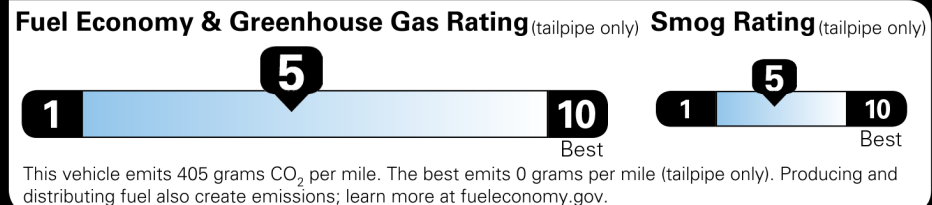

You spend $1,500 more in fuel costs over 5 years compared to the average new vehicle.

Annual fuel cost $1,600